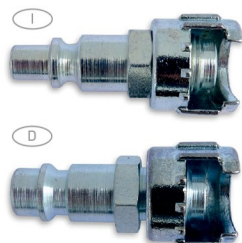

MAFERGASA

MÁQUINAS - FERRAMENTAS - GASES

110 A

LIGADOR BAIONETA C/ PORCA

QUICK COUPLING WITH
MILLED NUT

REF.	MODELO/ MODEL	MEDIDA/ SIZE		€
01110AG	A346/2	---	10	
01110AIT	A366/1	---	10	

111

LIGADOR BAIONETA MACHO

BAYONET JOINT WITH
MALE THREAD

REF.	MODELO/ MODEL	MEDIDA/ SIZE		€
01111MA18	A101/1	1/8	10	
01111MA14	A101/2	1/4	10	
01111MA38	A101/3	3/8	10	

112

LIGADOR BAIONETA FÊMEA

BAYONET JOINT WITH
FEMALE THREAD

REF.	MODELO/ MODEL	MEDIDA/ SIZE		€
01112FE18	A100/1	1/8	10	
01112FE14	A100/2	1/4	10	
01112FE38	A100/3	3/8	10