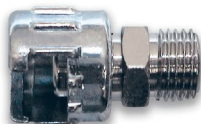

REF.	MODELO/ MODEL	MEDIDA/ SIZE		€
01118MA18	A111/1	1/8	10	
01118MA14	A111/2	1/4	10	
01118MA38	A111/3	3/8	10	

119

LIGADOR FÊMEA

*JOINT WITH FEMALE
THREAD AND MILLED NUT*