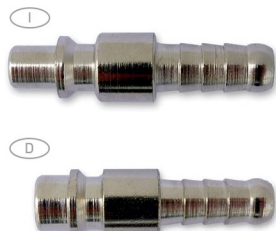

105 MIGNON

LIGADOR MACHO

QUICK COUPLING CONNECTION MALE

REF.	MODELO/ MODEL	MEDIDA/ SIZE		€
01105MA18M	A365/1	G 1/8	10	
01105MA14M	A365/2	G 1/4	10	

106

LIGADOR FÊMEA

QUICK COUPLING CONNECTION FEMALE

REF.	MODELO/ MODEL	MEDIDA/ SIZE		€
01106FE18IT	A341/1	G 1/8	10	
01106FE14	A341/5	G 1/4	10	
01106FE14IT	A341/2	G 1/4	10	
01106FE38	A341/6	G 3/8	10	
01106FE38IT	A341/3	G 3/8	10	
01106FE12	---	G 1/2	10	
01106FE12IT	---	G 1/2	10	

106 MIGNON

LIGADOR FÊMEA

QUICK COUPLING CONNECTION FEMALE

REF.	MODELO/ MODEL	MEDIDA/ SIZE		€
01106FE18M	A366/1	G 1/8	10	
01106FE14M	A366/2	G 1/4	10	

107

LIGADOR

QUICK COUPLING WITH FITTING

REF.	MODELO/ MODEL	MEDIDA/ SIZE		€
01107TU06	---	Ø - 06	10	
01107TU06IT	A345/A	Ø - 06	10	
01107TU08	A345/6	Ø - 08	10	
01107TU08IT	A345/2	Ø - 08	10	
01107TU10	A345/7	Ø - 10	10	
01107TU10IT	A345/3	Ø - 10	10	
01107TU12	A345/8	Ø - 12	10	
01107TU12IT	A345/4	Ø - 12	10	

108
LIGADOR

 QUICK COUPLING WITH
 SLEEVE FOR TUBE

REF.	MODELO/ MODEL	MEDIDA/ SIZE		€
011080614	A343/5	06 x 14	10	
011080614IT	A343/1	06 x 14	10	
011080815	---	08 x 15	10	
011080815IT	---	08 x 15	10	
011080817	A343/6	08 x 17	10	
011080817IT	A343/2	08 x 17	10	
011081017	---	10 x 17	10	
011081017IT	A343/3	10 x 17	10	
011081019	---	10 x 19	10	