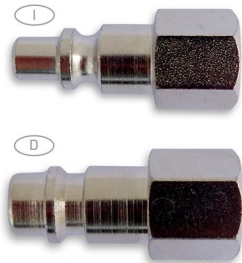

105 MIGNON

LIGADOR MACHO

QUICK COUPLING CONNECTION MALE

REF.	MODELO/ MODEL	MEDIDA/ SIZE		€
01105MA18M	A365/1	G 1/8	10	
01105MA14M	A365/2	G 1/4	10	

106

LIGADOR FÊMEA

QUICK COUPLING CONNECTION FEMALE

REF.	MODELO/ MODEL	MEDIDA/ SIZE		€
01106FE18IT	A341/1	G 1/8	10	
01106FE14	A341/5	G 1/4	10	
01106FE14IT	A341/2	G 1/4	10	
01106FE38	A341/6	G 3/8	10	
01106FE38IT	A341/3	G 3/8	10	
01106FE12	---	G 1/2	10	
01106FE12IT	---	G 1/2	10	