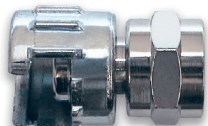

REF.	MODELO/ MODEL	MEDIDA/ SIZE		€
01119FE14	A112/1	1/4	10	
01119FE38	A112/2	3/8	10	

120

LIGADOR

*JOINT WITH TWO
MILLED NUTS*