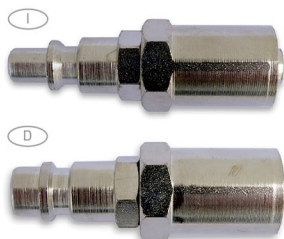

105 MIGNON

LIGADOR MACHO

QUICK COUPLING CONNECTION MALE

REF.	MODELO/ MODEL	MEDIDA/ SIZE		€
01105MA18M	A365/1	G 1/8	10	
01105MA14M	A365/2	G 1/4	10	

106

LIGADOR FÊMEA

QUICK COUPLING CONNECTION FEMALE

REF.	MODELO/ MODEL	MEDIDA/ SIZE		€
01106FE18IT	A341/1	G 1/8	10	
01106FE14	A341/5	G 1/4	10	
01106FE14IT	A341/2	G 1/4	10	
01106FE38	A341/6	G 3/8	10	
01106FE38IT	A341/3	G 3/8	10	
01106FE12	---	G 1/2	10	
01106FE12IT	---	G 1/2	10	

106 MIGNON

LIGADOR FÊMEA

QUICK COUPLING CONNECTION FEMALE

REF.	MODELO/ MODEL	MEDIDA/ SIZE		€
01106FE18M	A366/1	G 1/8	10	
01106FE14M	A366/2	G 1/4	10	

107

LIGADOR

QUICK COUPLING WITH FITTING

REF.	MODELO/ MODEL	MEDIDA/ SIZE		€
01107TU06	---	Ø - 06	10	
01107TU06IT	A345/A	Ø - 06	10	
01107TU08	A345/6	Ø - 08	10	
01107TU08IT	A345/2	Ø - 08	10	
01107TU10	A345/7	Ø - 10	10	
01107TU10IT	A345/3	Ø - 10	10	
01107TU12	A345/8	Ø - 12	10	
01107TU12IT	A345/4	Ø - 12	10	

108
LIGADOR

 QUICK COUPLING WITH
 SLEEVE FOR TUBE

REF.	MODELO/ MODEL	MEDIDA/ SIZE		€
011080614	A343/5	06 x 14	10	
011080614IT	A343/1	06 x 14	10	
011080815	---	08 x 15	10	
011080815IT	---	08 x 15	10	
011080817	A343/6	08 x 17	10	
011080817IT	A343/2	08 x 17	10	
011081017	---	10 x 17	10	
011081017IT	A343/3	10 x 17	10	
011081019	---	10 x 19	10	